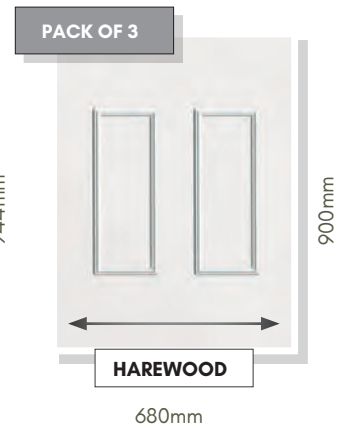

COLOUR OPTIONS

BACKING GLASS

ACCESSORIES

SECURITY

Panels can be manufactured with 4mm, 9mm or Solid MDF cores for added security. Surcharges apply. Please ask for full details.

DISCLAIMER

© Hallmark Panels Limited 2020 - Due to the limitations in photographic and printing processes, actual door and glass colours may vary from those illustrated in this brochure and should be used for guidance purposes only. Letterplate positioning is illustrated for guidance only. The actual fitted position is subject to door design, width and height restrictions and constraints. Hallmark Panels reserves the right to change product specification without prior notice.

CONSERVATORY QUARTER & SIDE PANELS

Designed to compliment our range of door panels, we also produce an extensive range of half, quarter and conservatory sheet panels.

CARLTON

WINSLOW

RAGLEY

SIDE PANELS ARE SUPPLIED 900mm x 2100mm