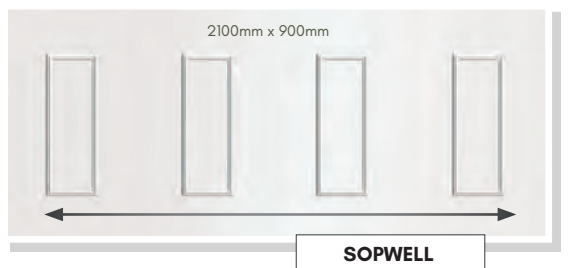

MELBOURNE

SOPWELL