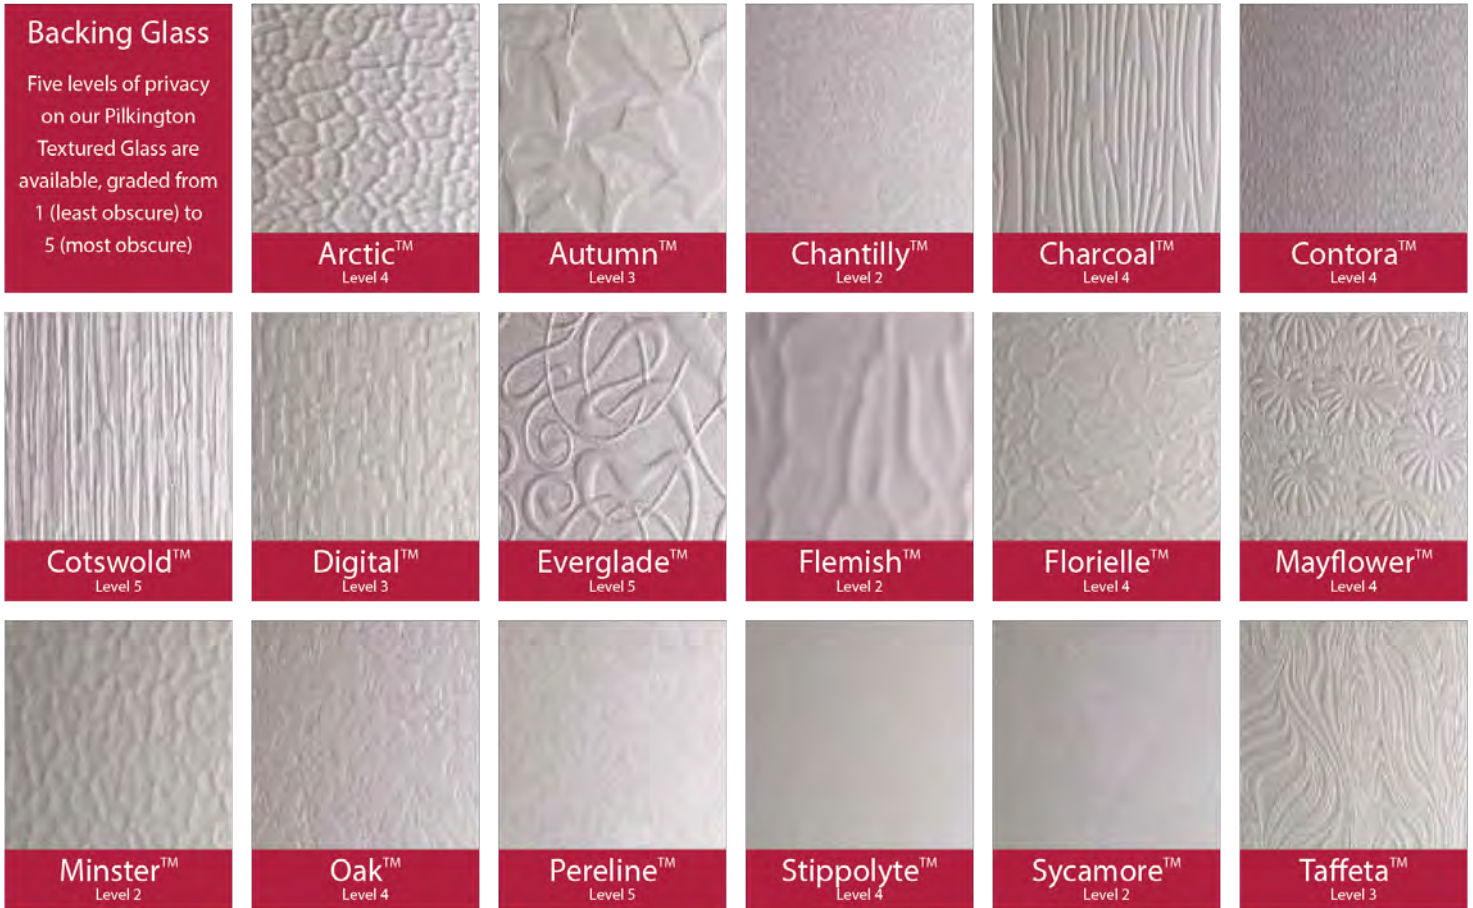

ACCESSORIES