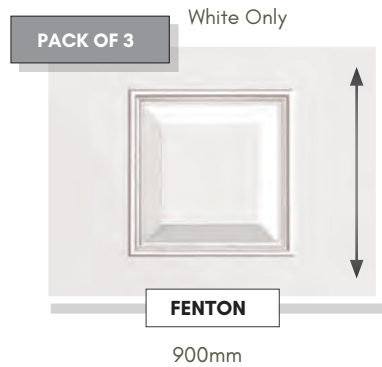

COLOUR OPTIONS

BACKING GLASS

ACCESSORIES

SECURITY

Panels can be manufactured with 4mm, 9mm or Solid MDF cores for added security. Surcharges apply. Please ask for full details.

DISCLAIMER

© Hallmark Panels Limited 2020 - Due to the limitations in photographic and printing processes, actual door and glass colours may vary from those illustrated in this brochure and should be used for guidance purposes only. Letterplate positioning is illustrated for guidance only. The actual fitted position is subject to door design, width and height restrictions and constraints. Hallmark Panels reserves the right to change product specification without prior notice.

CONSERVATORY QUARTER & SIDE PANELS

Designed to compliment our range of door panels, we also produce an extensive range of half, quarter and conservatory sheet panels.

CARLTON

WINSLOW

RAGLEY

SIDE PANELS ARE SUPPLIED 900mm x 2100mm