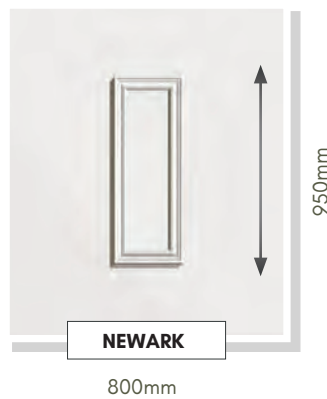

COLOUR OPTIONS

BACKING GLASS

ACCESSORIES

SECURITY

Panels can be manufactured with 4mm, 9mm or Solid MDF cores for added security. Surcharges apply. Please ask for full details.

DISCLAIMER

© Hallmark Panels Limited 2020 - Due to the limitations in photographic and printing processes, actual door and glass colours may vary from those illustrated in this brochure and should be used for guidance purposes only. Letterplate positioning is illustrated for guidance only. The actual fitted position is subject to door design, width and height restrictions and constraints. Hallmark Panels reserves the right to change product specification without prior notice.

CONSERVATORY QUARTER & SIDE PANELS

Designed to compliment our range of door panels, we also produce an extensive range of half, quarter and conservatory sheet panels.

CARLTON

WINSLOW

RAGLEY

SIDE PANELS ARE SUPPLIED 900mm x 2100mm