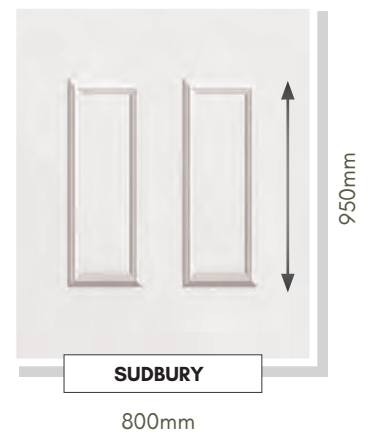

CONSERVATORY QUARTER & SIDE PANELS

Designed to compliment our range of door panels, we also produce an extensive range of half, quarter and conservatory sheet panels.

CARLTON

WINSLOW

RAGLEY

SIDE PANELS ARE SUPPLIED 900mm x 2100mm