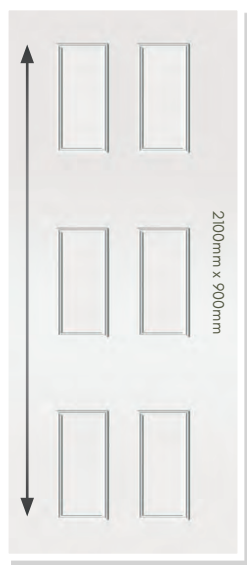

CHARTWELL

2100mm x 900mm

2100mm x 900mm

Directional arrows indicate grain direction on Woodgrain and Cool Colour Panels (Walcot panels are also available as an increased euro size option)