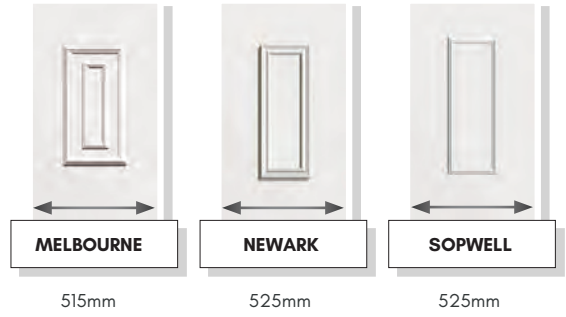

COLOUR OPTIONS

BACKING GLASS

ACCESSORIES

SECURITY

Panels can be manufactured with 4mm, 9mm or Solid MDF cores for added security. Surcharges apply. Please ask for full details.

DISCLAIMER

© Hallmark Panels Limited 2020 - Due to the limitations in photographic and printing processes, actual door and glass colours may vary from those illustrated in this brochure and should be used for guidance purposes only. Letterplate positioning is illustrated for guidance only. The actual fitted position is subject to door design, width and height restrictions and constraints. Hallmark Panels reserves the right to change product specification without prior notice.

CONSERVATORY QUARTER & SIDE PANELS

Designed to compliment our range of door panels, we also produce an extensive range of half, quarter and conservatory sheet panels.

CARLTON

WINSLOW

RAGLEY

SIDE PANELS ARE SUPPLIED 900mm x 2100mm