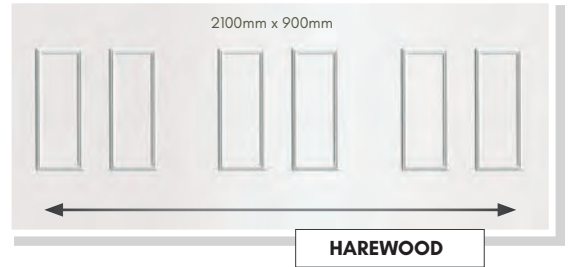

SIDE PANELS ARE SUPPLIED 900mm x 2100mm

515mm

525mm

525mm

1850mm (Euro Size also Available)

1850mm

2100mm x 900mm

2100mm x 900mm

Directional arrows indicate grain direction on Woodgrain and Cool Colour Panels (Walcot panels are also available as an increased euro size option)