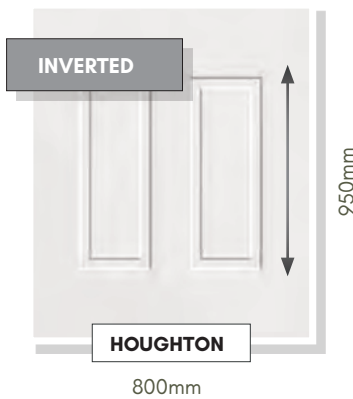

COLOUR OPTIONS

BACKING GLASS

ACCESSORIES

SECURITY

Panels can be manufactured with 4mm, 9mm or Solid MDF cores for added security. Surcharges apply. Please ask for full details.

DISCLAIMER

© Hallmark Panels Limited 2020 - Due to the limitations in photographic and printing processes, actual door and glass colours may vary from those illustrated in this brochure and should be used for guidance purposes only. Letterplate positioning is illustrated for guidance only. The actual fitted position is subject to door design, width and height restrictions and constraints. Hallmark Panels reserves the right to change product specification without prior notice.

CONSERVATORY QUARTER & SIDE PANELS

Designed to compliment our range of door panels, we also produce an extensive range of half, quarter and conservatory sheet panels.

CARLTON

WINSLOW

RAGLEY

SIDE PANELS ARE SUPPLIED 900mm x 2100mm