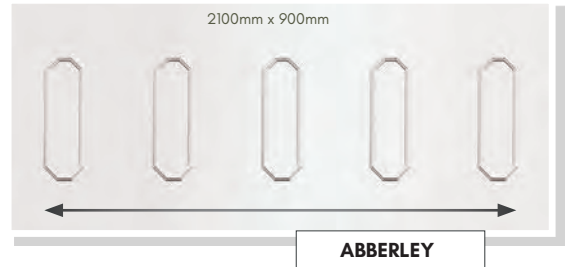

CONSERVATORY QUARTER & SIDE PANELS

Designed to compliment our range of door panels, we also produce an extensive range of half, quarter and conservatory sheet panels.

CARLTON

WINSLOW

RAGLEY

SIDE PANELS ARE SUPPLIED 900mm x 2100mm

MELBOURNE

NEWARK

SOPWELL

515mm

525mm

525mm

HAREWOOD

ABBERLEY