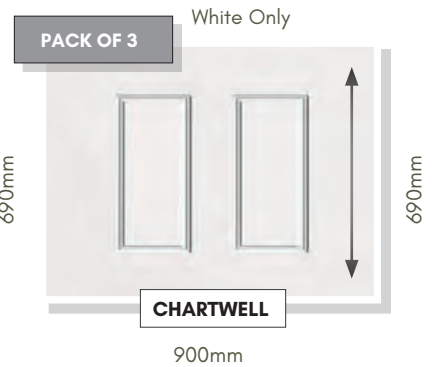

COLOUR OPTIONS

BACKING GLASS

ACCESSORIES

SECURITY

Panels can be manufactured with 4mm, 9mm or Solid MDF cores for added security. Surcharges apply. Please ask for full details.

DISCLAIMER

© Hallmark Panels Limited 2020 - Due to the limitations in photographic and printing processes, actual door and glass colours may vary from those illustrated in this brochure and should be used for guidance purposes only. Letterplate positioning is illustrated for guidance only. The actual fitted position is subject to door design, width and height restrictions and constraints. Hallmark Panels reserves the right to change product specification without prior notice.

CONSERVATORY QUARTER & SIDE PANELS

Designed to compliment our range of door panels, we also produce an extensive range of half, quarter and conservatory sheet panels.

CARLTON

WINSLOW

RAGLEY

SIDE PANELS ARE SUPPLIED 900mm x 2100mm