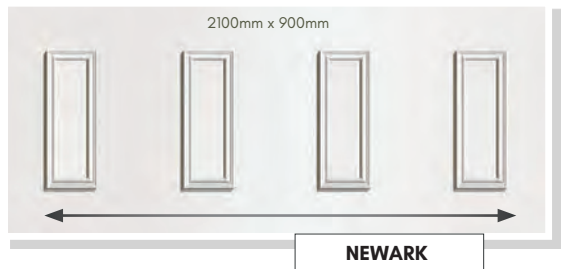

SIDE PANELS ARE SUPPLIED 900mm x 2100mm

515mm

525mm

525mm

ABBERLEY

1850mm (Euro Size also Available)

1850mm

2100mm x 900mm

2100mm x 900mm

Directional arrows indicate grain direction on Woodgrain and Cool Colour Panels (Walcot panels are also available as an increased euro size option)