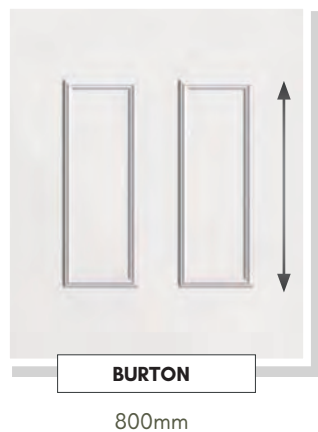

COLOUR OPTIONS

BACKING GLASS

ACCESSORIES

SECURITY

Panels can be manufactured with 4mm, 9mm or Solid MDF cores for added security. Surcharges apply. Please ask for full details.

DISCLAIMER

© Hallmark Panels Limited 2020 - Due to the limitations in photographic and printing processes, actual door and glass colours may vary from those illustrated in this brochure and should be used for guidance purposes only. Letterplate positioning is illustrated for guidance only. The actual fitted position is subject to door design, width and height restrictions and constraints. Hallmark Panels reserves the right to change product specification without prior notice.

CONSERVATORY QUARTER & SIDE PANELS

Designed to compliment our range of door panels, we also produce an extensive range of half, quarter and conservatory sheet panels.

CARLTON

WINSLOW

RAGLEY

SIDE PANELS ARE SUPPLIED 900mm x 2100mm